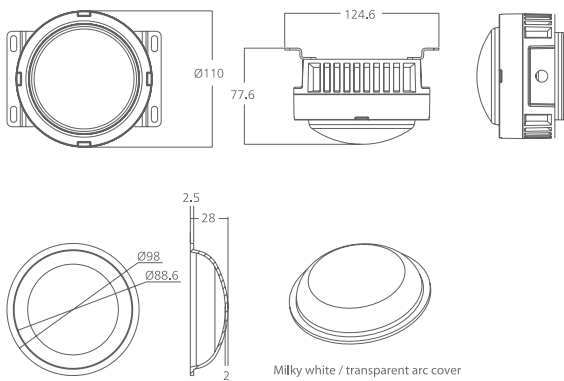

Pixel LiGHT KODA

DMX 512 **RDM** **IP66**
OUTDOOR RATED

white gray black
Extruded aluminium

355 114
LED Power Colour Temp Luminous
24V - 9 W RGB 147 lm

LIGHT DISTRIBUTION